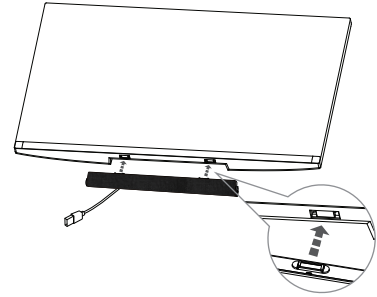

1	USB-A cable	2	Security loop
3	Magnetic tabs x2	4	MS teams & answer call
5	Volume knob & Mic mute	6	LED (White/ Green)
7	LED (Red)		

1