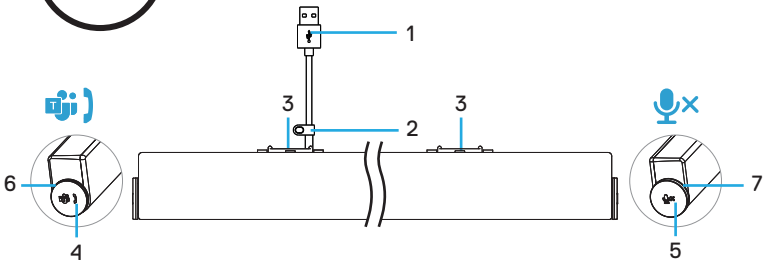

[www.dell.com/support/dpem](http://www.dell.com/support/dpem)

**Dell**

**Slim Conferencing Soundbar**

**SB522A**

**Quick Start Guide**

---

**Regulatory Model: SB522A**

[www.dell.com/support](http://www.dell.com/support)

---

- |   |                        |   |                        |
|---|------------------------|---|------------------------|
| 1 | USB-A cable            | 2 | Security loop          |
| 3 | Magnetic tabs x2       | 4 | MS teams & answer call |
| 5 | Volume knob & Mic mute | 6 | LED (White/ Green)     |
| 7 | LED (Red)              |   |                        |