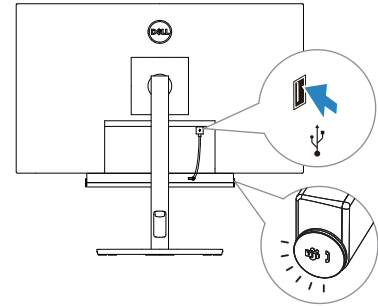

1	USB-A cable	2	Security loop
3	Magnetic tabs x2	4	MS teams & answer call
5	Volume knob & Mic mute	6	LED (White/ Green)
7	LED (Red)		

1

2

3