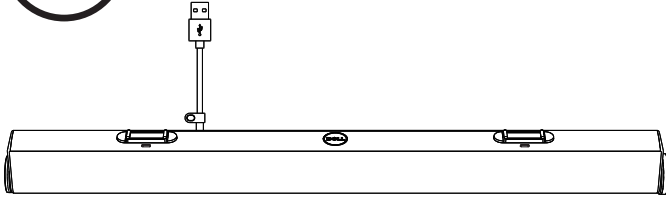

[www.dell.com/support/dpem](http://www.dell.com/support/dpem)

**Dell**

**Slim Conferencing Soundbar**

**SB522A**

**Quick Start Guide**

---

**Regulatory Model: SB522A**

[www.dell.com/support](http://www.dell.com/support)

---

- |   |                        |   |                        |
|---|------------------------|---|------------------------|
| 1 | USB-A cable            | 2 | Security loop          |
| 3 | Magnetic tabs x2       | 4 | MS teams & answer call |
| 5 | Volume knob & Mic mute | 6 | LED (White/ Green)     |
| 7 | LED (Red)              |   |                        |