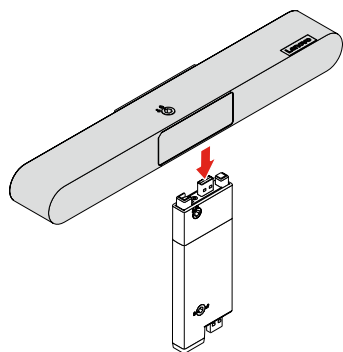

# Lenovo MS30 Monitor Soundbar

<https://support.lenovo.com>

SP41J10180  
(1P) PN: SP41J10180 Printed in China

1

2

3

4

产品名称: 联想 MS30 显示器音箱