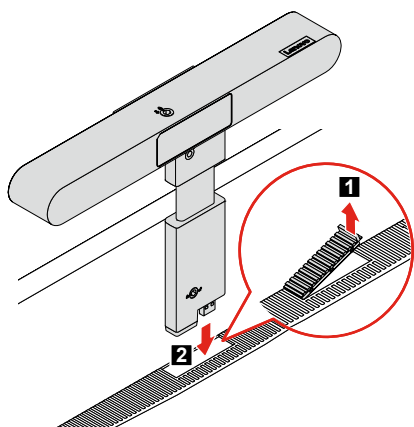

# Lenovo MS30 Monitor Soundbar

<https://support.lenovo.com>

SP41J10180  
(1P) PN: SP41J10180 Printed in China

1

2

3

4

产品名称: 联想 MS30 显示器音箱