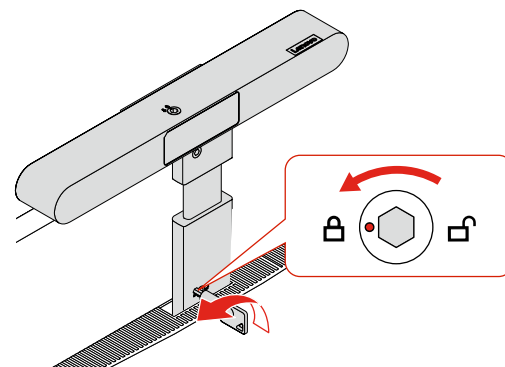

# Lenovo MS30 Monitor Soundbar

<https://support.lenovo.com>

SP41J10180  
(1P) PN: SP41J10180 Printed in China

1

2

3

4

产品名称: 联想 MS30 显示器音箱