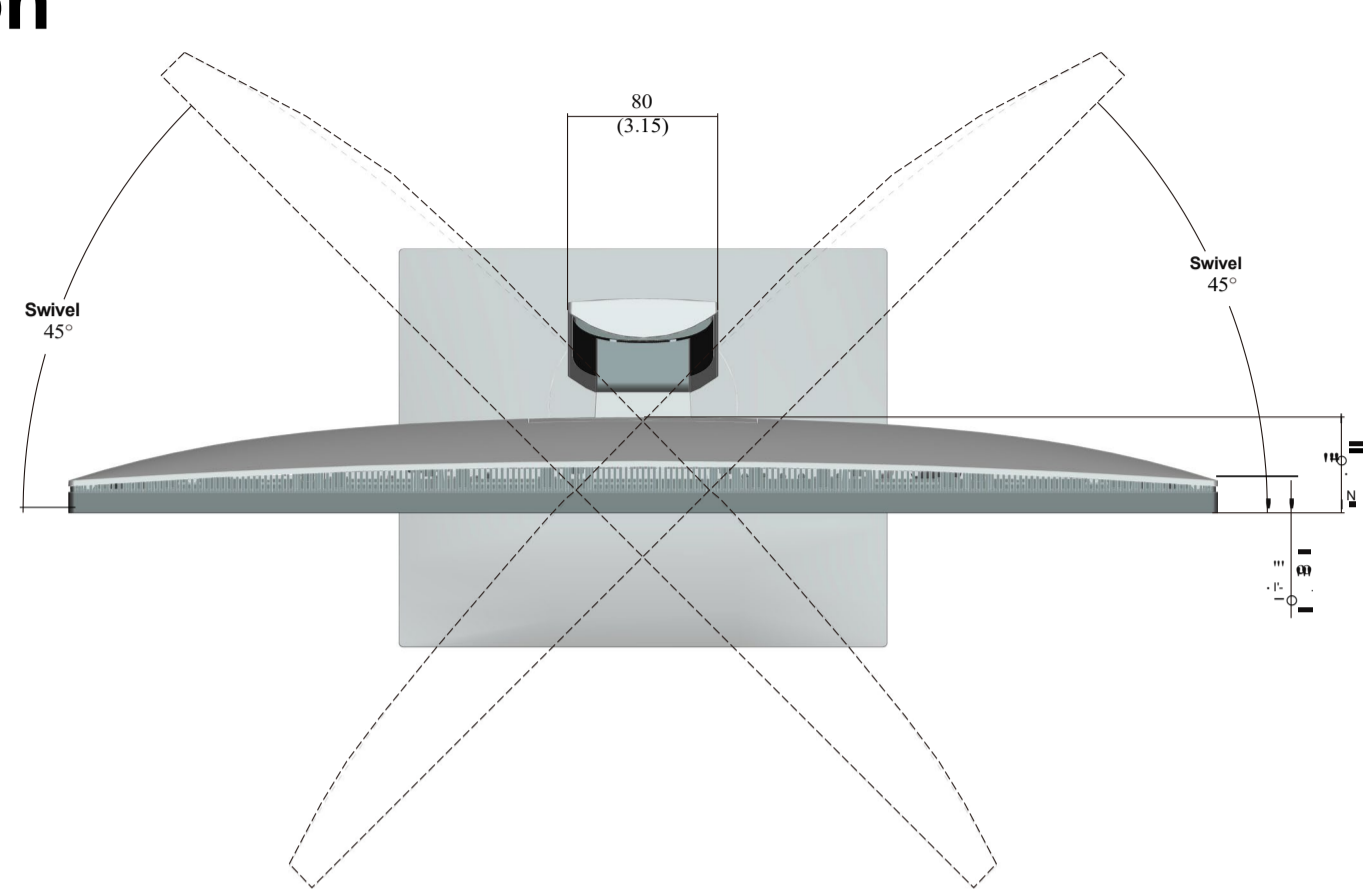

UP2720QA Outline Dimension

Norminal Dimension
Unit: mm(inch)

Back View of Monitor without stand