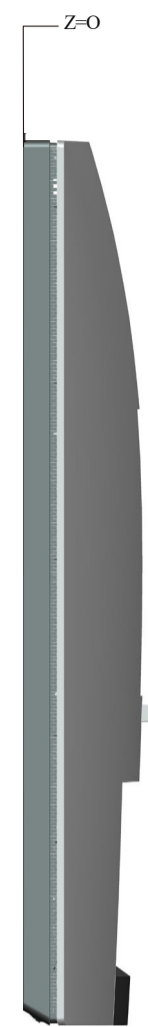

UP2720QA Outline Dimension

Norminal Dimension
Unit: mm(inch)

Back View of Monitor without stand