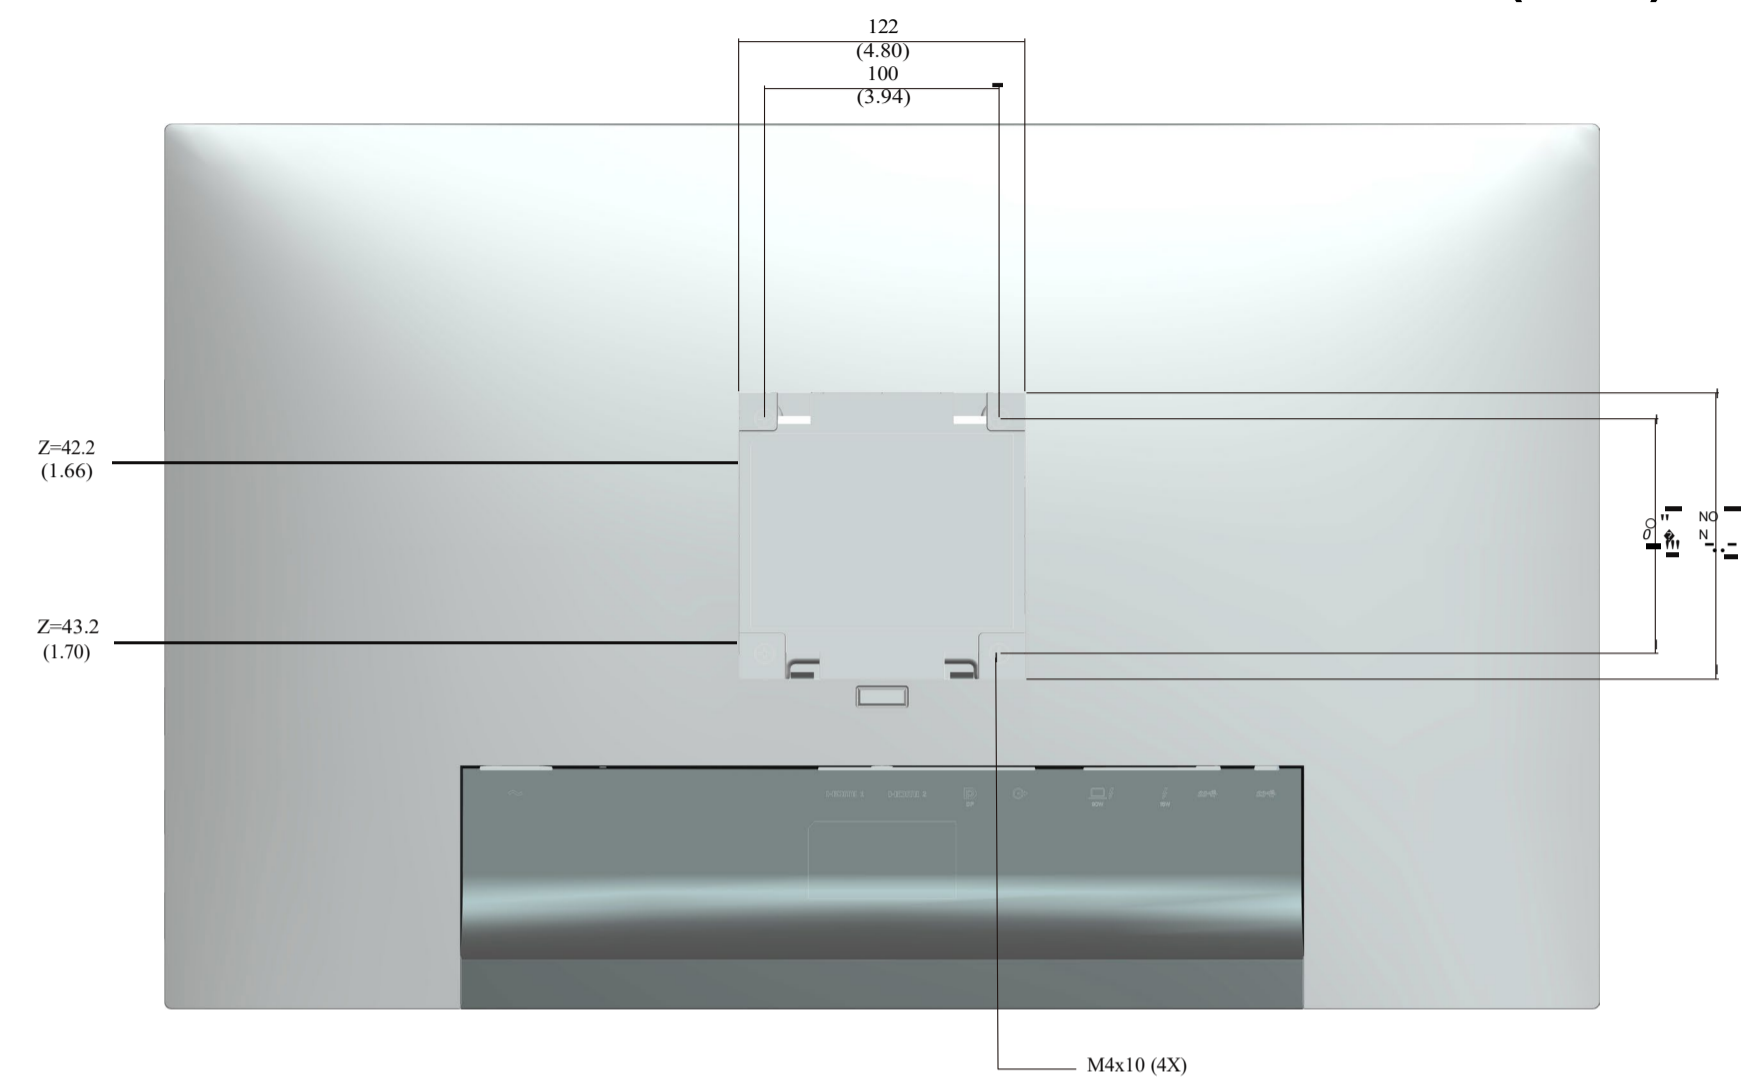

UP2720QA Outline Dimension

Norminal Dimension
Unit: mm(inch)

Back View of Monitor without stand