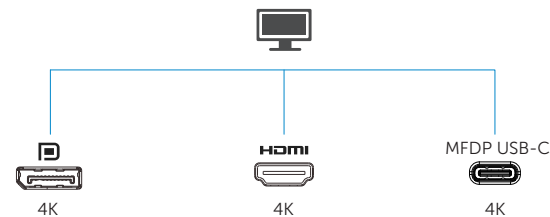

# Dell 6-in-1 USB-C Multiport Adapter DA305

## Quick Start Guide

1

2

**NOTE:** The mobile adapter supports only one display at a time.

Without Power Delivery Pass-Through

With Power Delivery Pass-Through Via USB-C Power Adapter

With Power Delivery Pass-Through Via USB-C Monitor